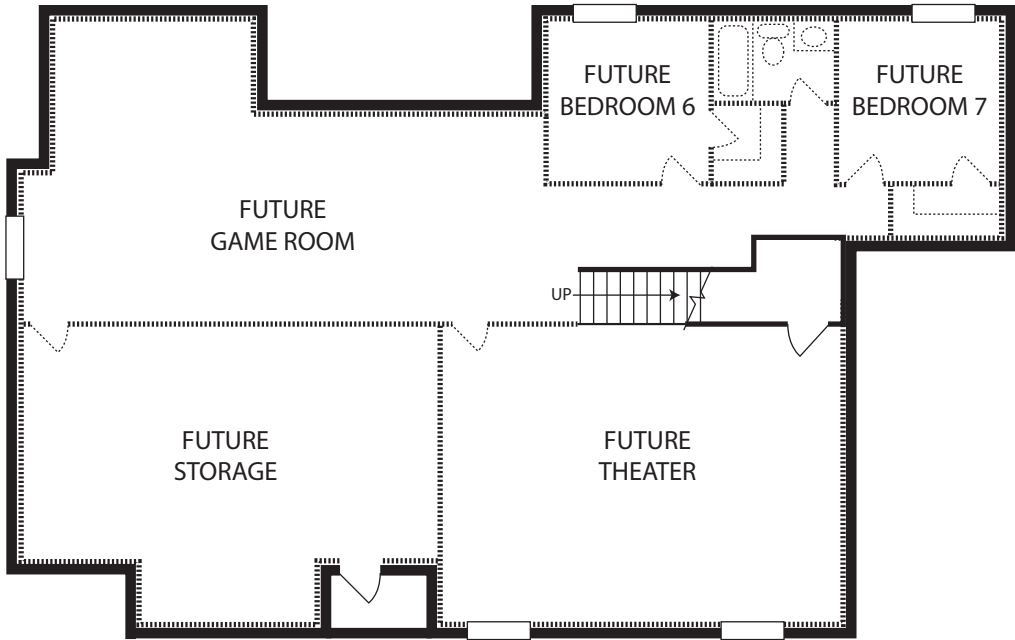

OPTIONAL OWNERS TUB & SHOWER

OPTIONAL OWNERS SHOWER DELUXE GLASS

MAIN FLOOR

STAIRS W/ OPTIONAL BASEMENT

OPTIONAL SUPER STORAGE

OPTIONAL BASEMENT