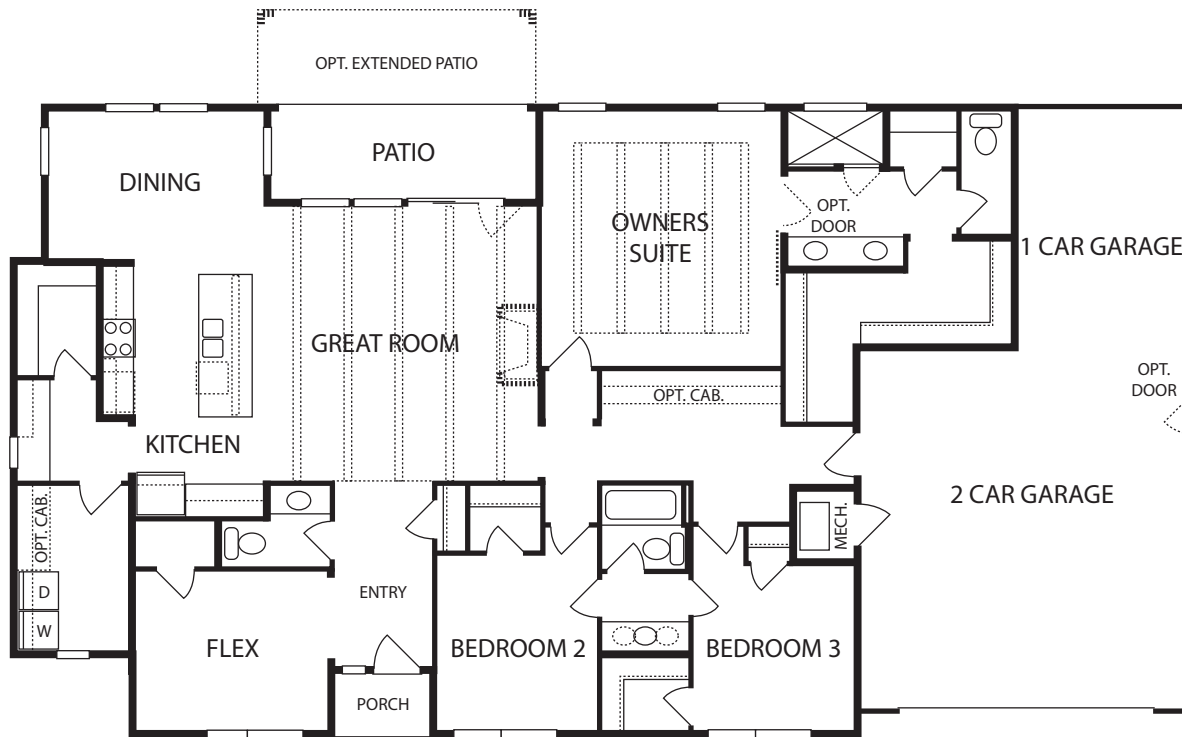

OPTIONAL OWNERS TUB & SHOWER

OPTIONAL OWNERS SHOWER DELUXE GLASS

MAIN FLOOR

STAIRS W/ OPTIONAL BASEMENT

OPTIONAL SUPER STORAGE

OPTIONAL BASEMENT