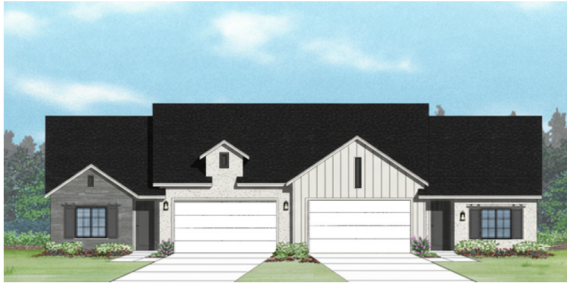

ROSA BELLA

ROSE VILLAGE

1,448 Sq Ft | 3 Bed | 2 Bath | 1-Story | 2-Car Garage

ROSE
BRADLEY
HOMES

435-708-ROSE | ROSEBRADLEYHOMES.COM

Rose Bradley Homes reserves the right to modify or change the floor plans, home specifications, designs, features, options, prices or terms without notice or obligation. Home square footages are approximates and are subject to change. Rev 08/25/25