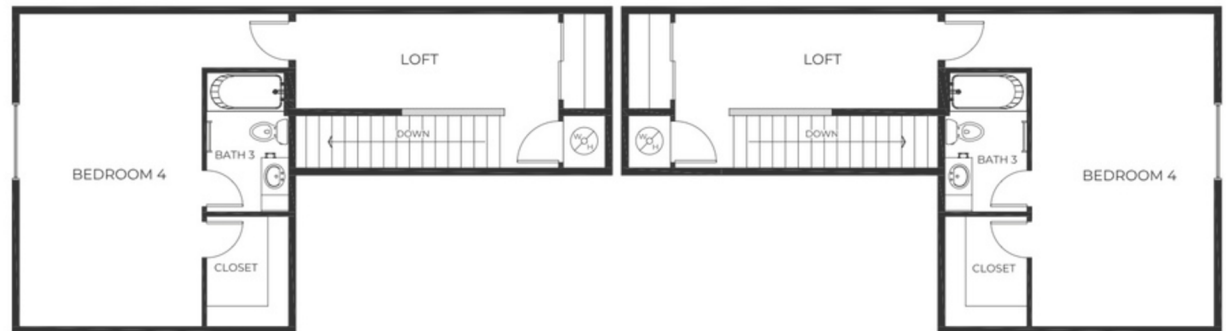

ROSA CANINA

ROSE VILLAGE

2,056 Sq Ft | 4 Bed | 3 Bath | 2-Story | 2-Car Garage

ROSE
BRADLEY
HOMES

435-708-ROSE | ROSEBRADLEYHOMES.COM

Rose Bradley Homes reserves the right to modify or change the floor plans, home specifications, designs, features, options, prices or terms without notice or obligation. Home square footages are approximates and are subject to change. Rev 08/25/25