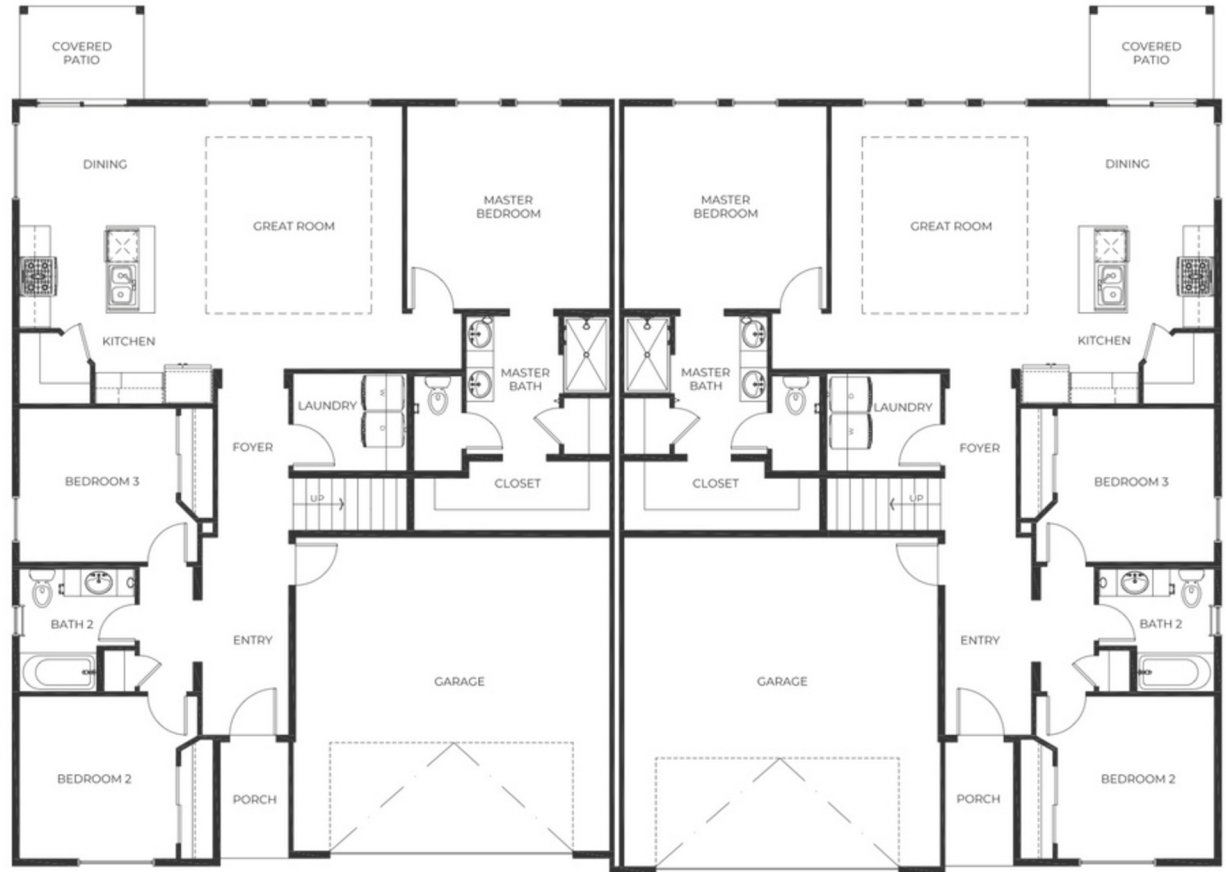

ROSA CANINA

ROSE VILLAGE

2,056 Sq Ft | 4 Bed | 3 Bath | 2-Story | 2-Car Garage

ROSE
BRADLEY
HOMES

435-708-ROSE | ROSEBRADLEYHOMES.COM

Rose Bradley Homes reserves the right to modify or change the floor plans, home specifications, designs, features, options, prices or terms without notice or obligation. Home square footages are approximates and are subject to change. Rev 08/25/25